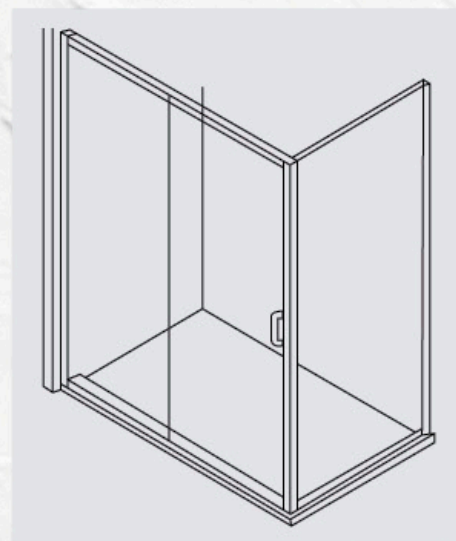

Lateral **Veneza** 80 cm

MEDIDA	AJUSTE	PVP PERFIL CROMADO	PVP PERFIL NEGRO
100X80 cm	(98-102/78-80 cm)	644€	+10%
105X80 cm	(103-107/78-80 cm)	655€	+10%
110X80 cm	(108-112/78-80 cm)	665€	+10%
115X80 cm	(113-117/78-80 cm)	677€	+10%
120X80 cm	(118-122/78-80 cm)	686€	+10%
125X80 cm	(123-127/78-80 cm)	703€	+10%
130X80 cm	(128-132/78-80 cm)	717€	+10%
135X80 cm	(133-137/78-80 cm)	728€	+10%
140X80 cm	(138-142/78-80 cm)	742€	+10%
145X80 cm	(143-147/78-80 cm)	756€	+10%
150X80 cm	(148-152/78-80 cm)	770€	+10%
155X80 cm	(153-157/78-80 cm)	787€	+10%
160X80 cm	(158-162/78-80 cm)	840€	+10%
165X80 cm	(163-167/78-80 cm)	854€	+10%
170X80 cm	(168-172/78-80 cm)	868€	+10%

Lateral **Veneza** 90 cm

MEDIDA	AJUSTE	PVP PERFIL CROMADO	PVP PERFIL NEGRO
100X90 cm	(98-102/88-90 cm)	665€	+10%
105X90 cm	(103-107/88-90 cm)	676€	+10%
110X90 cm	(108-112/88-90 cm)	686€	+10%
115X90 cm	(113-117/88-90 cm)	699€	+10%
120X90 cm	(118-122/88-90 cm)	707€	+10%
125X90 cm	(123-127/88-90 cm)	724€	+10%
130X90 cm	(128-132/88-90 cm)	738€	+10%
135X90 cm	(133-137/88-90 cm)	749€	+10%
140X90 cm	(138-142/88-90 cm)	763€	+10%
145X90 cm	(143-147/88-90 cm)	777€	+10%
150X90 cm	(148-152/88-90 cm)	791€	+10%
155X90 cm	(153-157/88-90 cm)	809€	+10%
160X90 cm	(158-162/88-90 cm)	861€	+10%
165X90 cm	(163-167/88-90 cm)	875€	+10%
170X90 cm	(168-172/88-90 cm)	889€	+10%