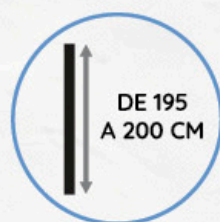

Lateral **Veneza** 80 cm

MEDIDA	AJUSTE	PVP PERFIL CROMADO	PVP PERFIL NEGRO
100X80 cm	(98-102/78-80 cm)	644€	+10%
105X80 cm	(103-107/78-80 cm)	655€	+10%
110X80 cm	(108-112/78-80 cm)	665€	+10%
115X80 cm	(113-117/78-80 cm)	677€	+10%
120X80 cm	(118-122/78-80 cm)	686€	+10%
125X80 cm	(123-127/78-80 cm)	703€	+10%
130X80 cm	(128-132/78-80 cm)	717€	+10%
135X80 cm	(133-137/78-80 cm)	728€	+10%
140X80 cm	(138-142/78-80 cm)	742€	+10%
145X80 cm	(143-147/78-80 cm)	756€	+10%
150X80 cm	(148-152/78-80 cm)	770€	+10%
155X80 cm	(153-157/78-80 cm)	787€	+10%
160X80 cm	(158-162/78-80 cm)	840€	+10%
165X80 cm	(163-167/78-80 cm)	854€	+10%
170X80 cm	(168-172/78-80 cm)	868€	+10%

Lateral **Veneza** 90 cm

MEDIDA	AJUSTE	PVP PERFIL CROMADO	PVP PERFIL NEGRO
100X90 cm	(98-102/88-90 cm)	665€	+10%
105X90 cm	(103-107/88-90 cm)	676€	+10%
110X90 cm	(108-112/88-90 cm)	686€	+10%
115X90 cm	(113-117/88-90 cm)	699€	+10%
120X90 cm	(118-122/88-90 cm)	707€	+10%
125X90 cm	(123-127/88-90 cm)	724€	+10%
130X90 cm	(128-132/88-90 cm)	738€	+10%
135X90 cm	(133-137/88-90 cm)	749€	+10%
140X90 cm	(138-142/88-90 cm)	763€	+10%
145X90 cm	(143-147/88-90 cm)	777€	+10%
150X90 cm	(148-152/88-90 cm)	791€	+10%
155X90 cm	(153-157/88-90 cm)	809€	+10%
160X90 cm	(158-162/88-90 cm)	861€	+10%
165X90 cm	(163-167/88-90 cm)	875€	+10%
170X90 cm	(168-172/88-90 cm)	889€	+10%