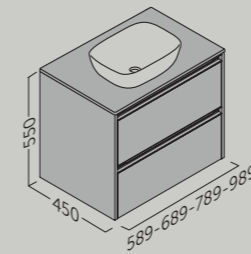

SOBREPONER OVER COUNTERTOP

SUSPENDIDO
WALL-MOUNTED